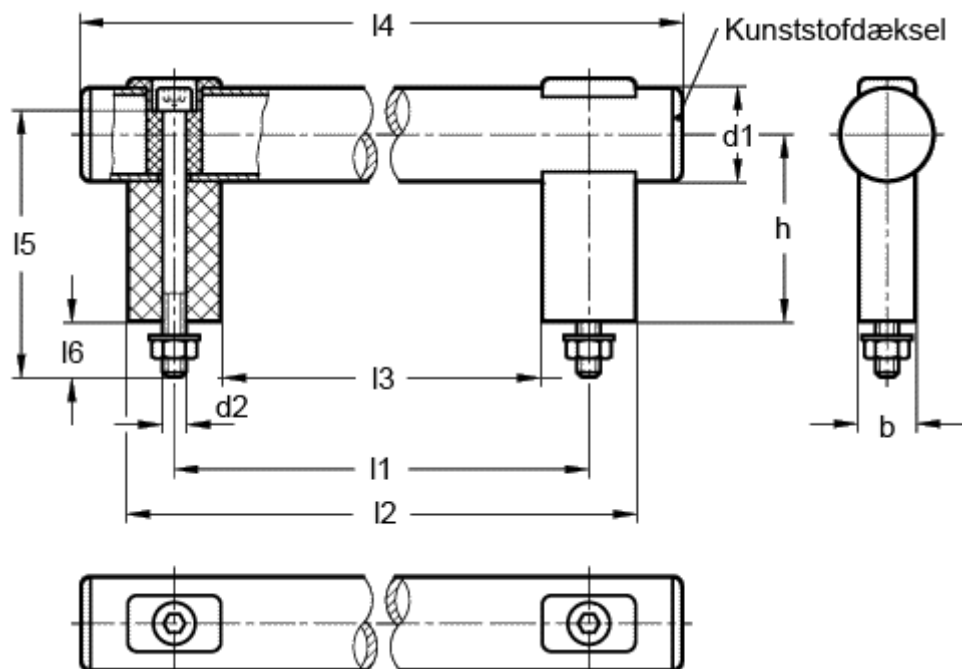

Article number: 20173300

Description: E+G Handle GN 666.1-30-M8-300-EL

## Measures

b = 18	15 = 85
d1 = 30	16 = 17
d2 = M8	
h = 60	
11 = 300	
12 = 330	
13 = 270	
14 = 365	